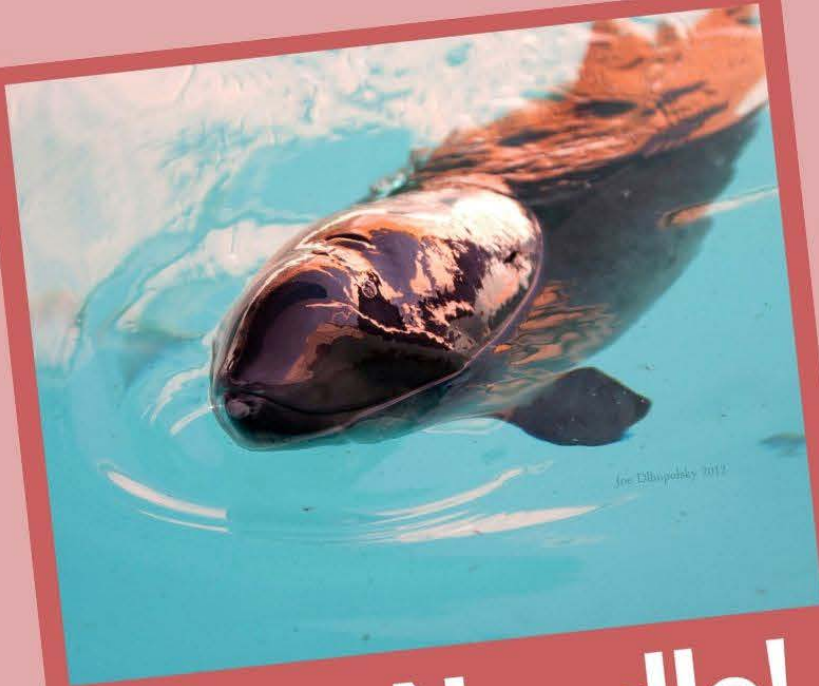

Response Location:

BELLMORE

Condition: UNDERWEIGHT AND

STOMACH

INFECTION

Status: RELEASED 11/12/07

Past Patients: Porpoises

Meet Noodle!